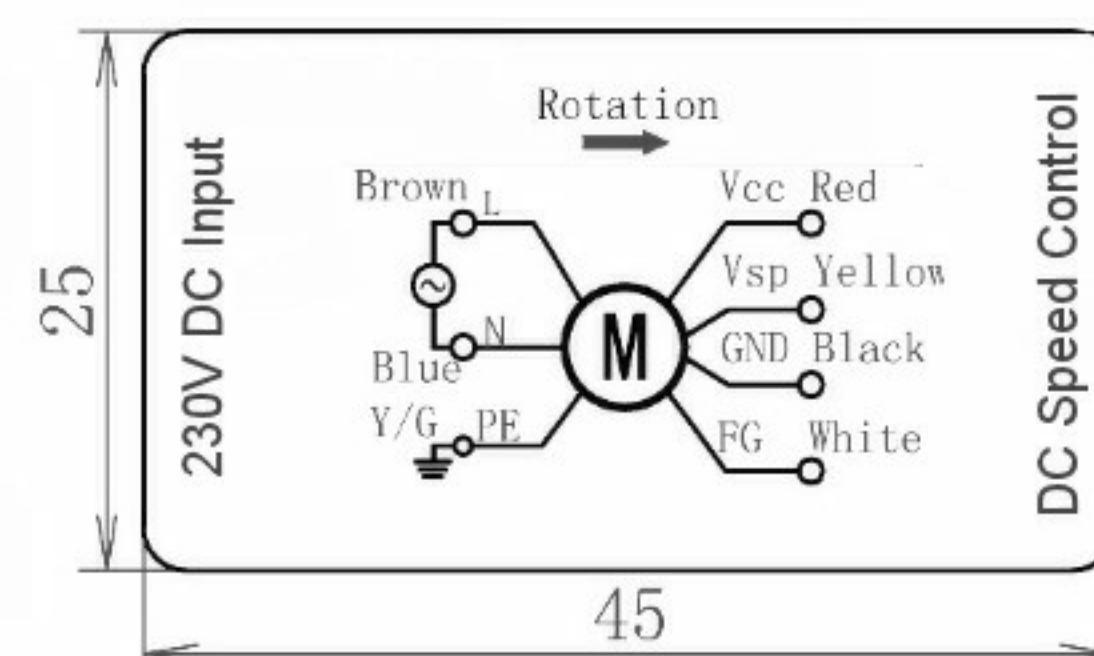

LEAD WIRES ASS'Y ①

	COLOR	SPEC
L	BROWN	AC220V/50Hz
N	BLUE	AC220V/50Hz
PE	YELLOW/GREEN	EARTH

LEAD WIRES ASS'Y ②

	COLOR	SPEC
Vcc	RED	DC10V
Vsp	YELLOW	0-10V/PWM
GND	BLACK	GND
FG	WHITE	1Pulse/R

SPECIFICATION

Motor	EC	Speed (RPM)	1660	Bearings	Ball
Voltage (V)	230 AC	Motor Protection	Th.Prot.	Weight (Kg)	
Frequency (Hz)	50	Insulation Class	B	Noise (dB)	66
Power In/Out (W)	170	Protection Class	IP42	Temp.Range (°C)	-25 / +60
Current (A)	1.3				

POLE STAR
PRODUCTS LIMITED

POLE STAR PRODUCTS LIMITED

Product Code
GMA1-315S-EC

Projection Angle
± 3°

A4
Scale:
Sheet: 1 of