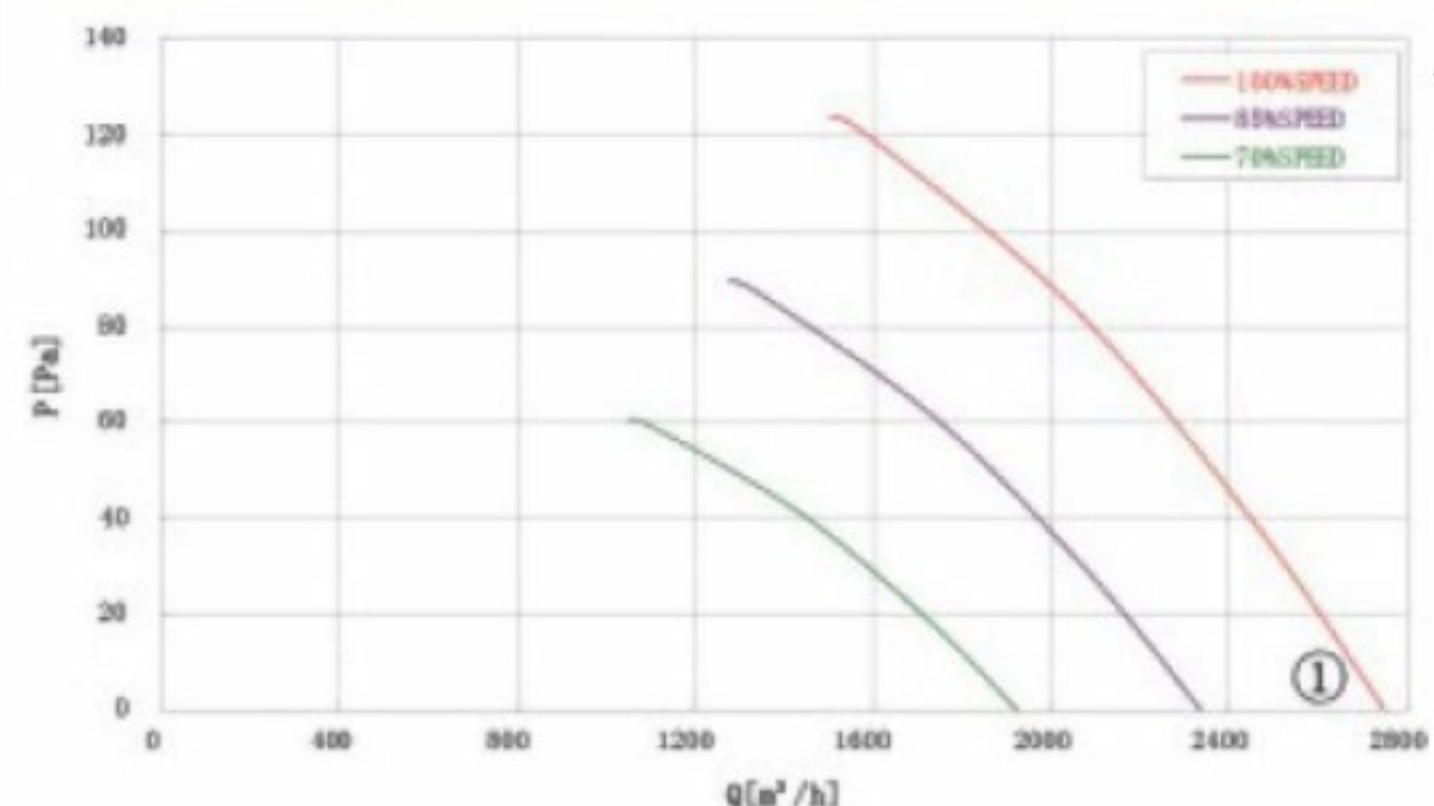

LEAD WIRES ASS'Y ①

	COLOR	SPEC
L	BROWN	AC220V/50Hz
N	BLUE	AC220V/50Hz
PE	YELLOW/GREEN	EARTH

LEAD WIRES ASS'Y ②

	COLOR	SPEC
Vcc	RED	DC10V
Vsp	YELLOW	0-10V/PWM
GND	BLACK	GND
FG	WHITE	1Pulse/R

SPECIFICATION

Motor	EC	Speed (RPM)	1660	Bearings	Ball
Voltage (V)	230 AC	Motor Protection	Th.Prot.	Weight (Kg)	
Frequency (Hz)	50	Insulation Class	B	Noise (dB)	66
Power In/Out (W)	170	Protection Class	IP42	Temp.Range (°C)	-25 / +60
Current (A)	1.3				

POLE STAR
PRODUCTS LIMITED

POLE STAR PRODUCTS LIMITED

Product Code
GMA1-315S-EC

Projection Angle
± 3°

A4
Scale:
Sheet: 1 of