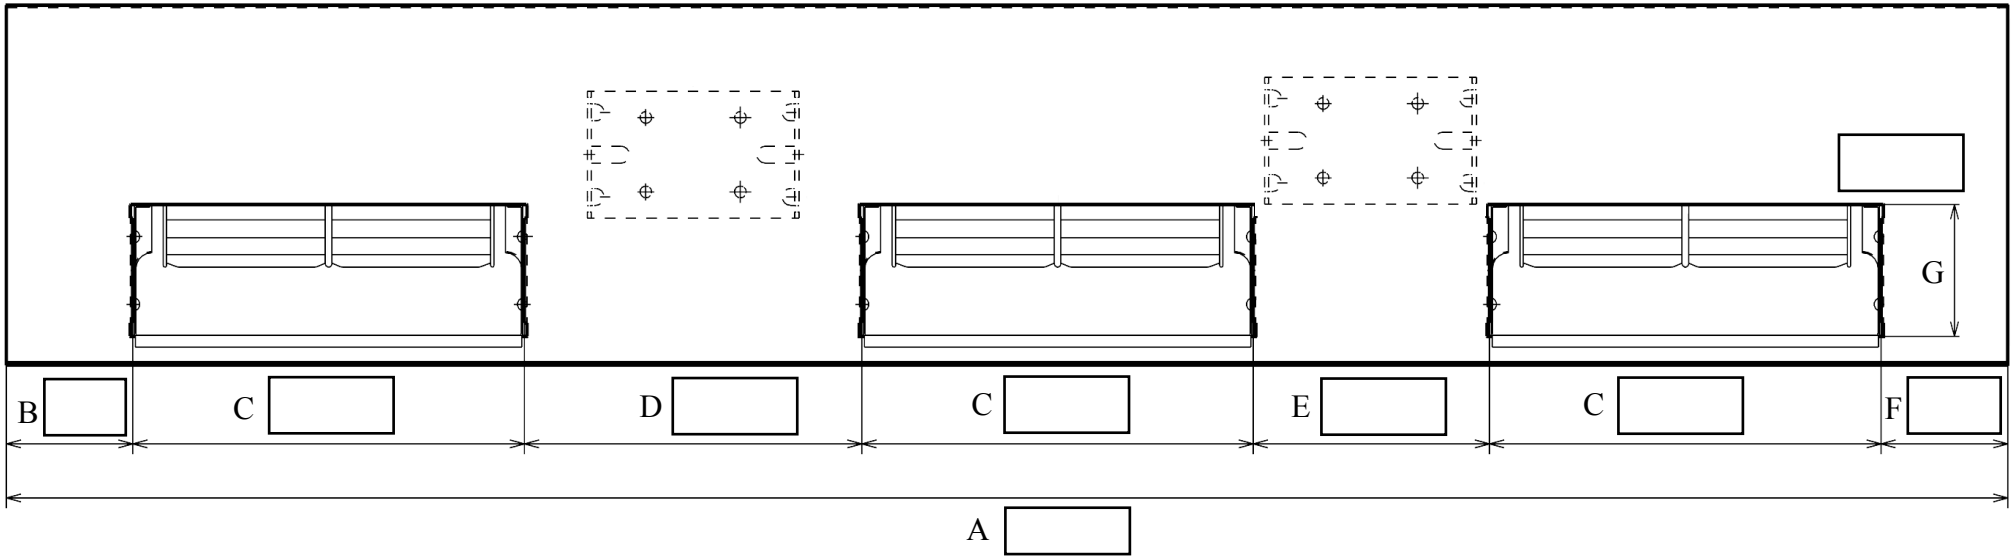

Treble Fan Deck (2 Motors)

- Fill in dimensions A to L

Details needed to offer replacement

- Do you require any of the following:
 : Pipe stats
 : Thermostats
 : Switches

- Motor details required:
 Output watts.....
 : Motor RPM.....

- Choose profile design below: (Please indicate closed end with dotted line)