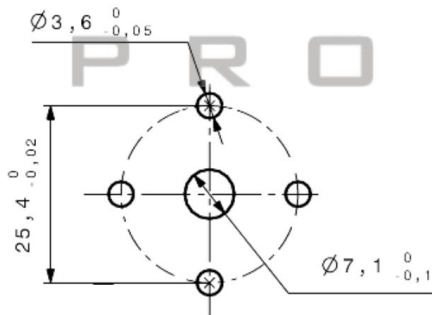

Pitch

"BLOWING" = Air Over Motor - Over Blade

PART No.	PITCH	A	B
FB-HL-172-22B	22	28	15.3
FB-HL-172-25B	25	31.5	16
FB-HL-172-28B	28	35	17
FB-HL-172-31B	31	39	18
FB-HL-172-34B	34	41.5	21

POLE STAR
PRODUCTS LIMITED

POLE STAR PRODUCTS LIMITED	
Product Code Ø 172mm Aluminium	
Projection Angle ± 3°	
A4 Scale: Sheet: 1 of	