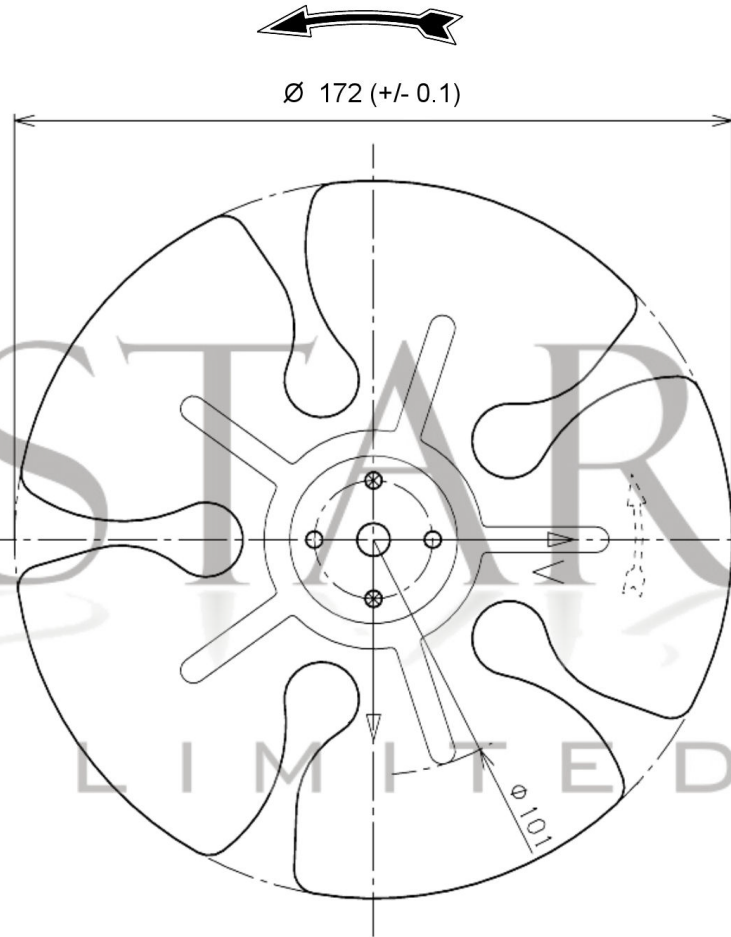

Pitch

"BLOWING" = Air Over Motor - Over Blade

PART No.	PITCH	A	B
FB-HL-172-22B	22	28	15.3
FB-HL-172-25B	25	31.5	16
FB-HL-172-28B	28	35	17
FB-HL-172-31B	31	39	18
FB-HL-172-34B	34	41.5	21

POLE STAR
PRODUCTS LIMITED

POLE STAR PRODUCTS LIMITED	
Product Code Ø 172mm Aluminium	
Projection Angle ± 3°	
A4 Scale: Sheet: 1 of	