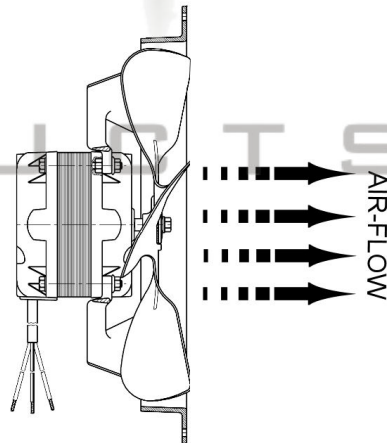

Pitch

"BLOWING" = Air Over Motor - Over Blade

PART No.	PITCH	A	B
FB-HL-172-22B	22	28	15.3
FB-HL-172-25B	25	31.5	16
FB-HL-172-28B	28	35	17
FB-HL-172-31B	31	39	18
FB-HL-172-34B	34	41.5	21

POLE STAR
PRODUCTS LIMITED

POLE STAR PRODUCTS LIMITED	
Product Code Ø 172mm Aluminium	
Projection Angle ± 3°	
A4 Scale: Sheet: 1 of	