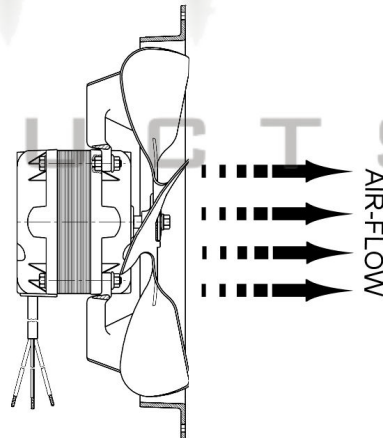

Pitch

"BLOWING" = Air Over Motor - Over Blade

PART No.	PITCH	A	B
FB-HL-200-22B	22	30	14.5
FB-HL-200-25B	25	33	16
FB-HL-200-28B	28	36.5	18
FB-HL-200-31B	31	40.5	20
FB-HL-200-34B	34	43.5	22.5

POLE STAR
PRODUCTS LIMITED

POLE STAR PRODUCTS LIMITED

Product Code
Ø200mm Aluminium

Projection
Angle
± 3°

A4
Scale:
Sheet: 1 of