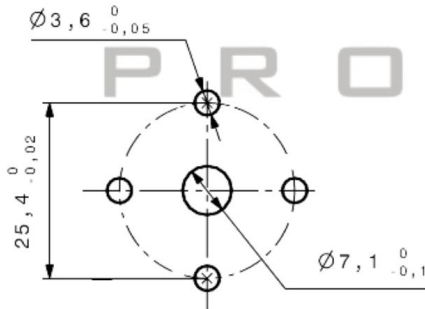

Pitch

"BLOWING" = Air Over Motor - Over Blade

PART No.	PITCH	A	B
FB-HL-200-22B	22	30	14.5
FB-HL-200-25B	25	33	16
FB-HL-200-28B	28	36.5	18
FB-HL-200-31B	31	40.5	20
FB-HL-200-34B	34	43.5	22.5

POLE STAR
PRODUCTS LIMITED

POLE STAR PRODUCTS LIMITED

Product Code
Ø200mm Aluminium

Projection
Angle
± 3°

A4
Scale:
Sheet: 1 of