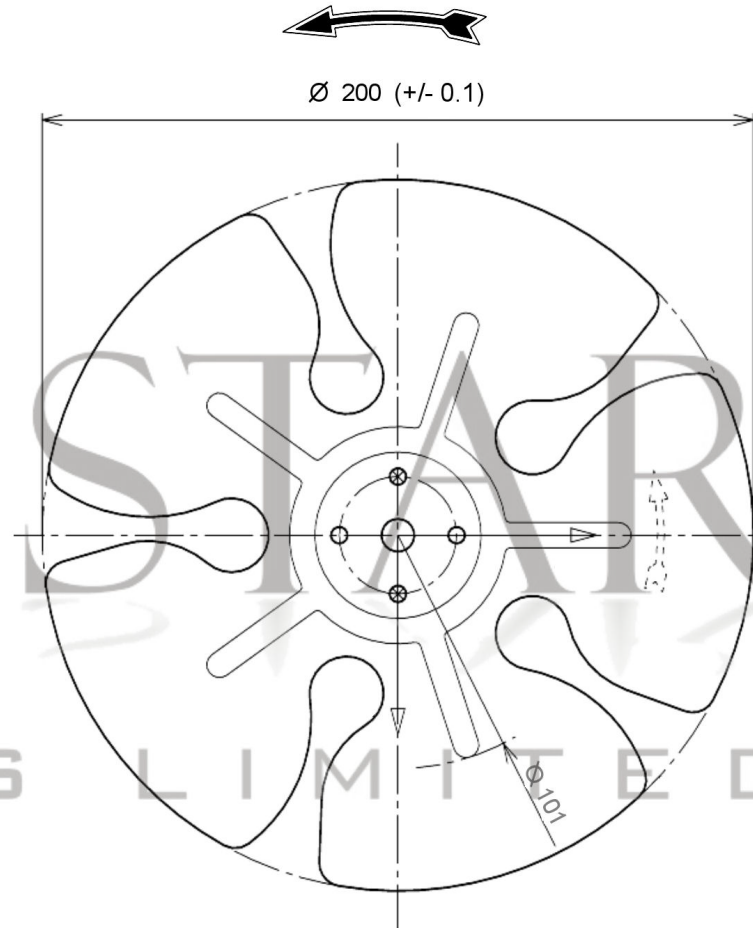

Pitch

"BLOWING" = Air Over Motor - Over Blade

PART No.	PITCH	A	B
FB-HL-200-22B	22	30	14.5
FB-HL-200-25B	25	33	16
FB-HL-200-28B	28	36.5	18
FB-HL-200-31B	31	40.5	20
FB-HL-200-34B	34	43.5	22.5

POLE STAR
PRODUCTS LIMITED

POLE STAR PRODUCTS LIMITED

Product Code
Ø200mm Aluminium

Projection
Angle
± 3°

A4
Scale:
Sheet: 1 of