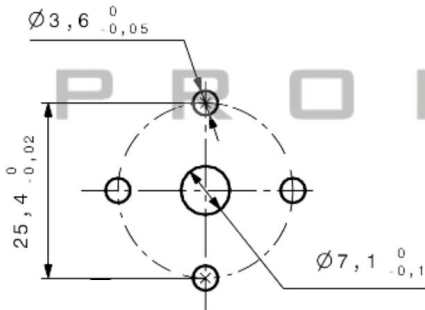

Pitch

"BLOWING" = Air Over Motor - Over Blade

Ø 230 (+/- 0.1)

PART No.	PITCH	A	B
FB-HL-230-22B	22	33.5	19.5
FB-HL-230-25B	25	38.5	21.5
FB-HL-230-28B	28	43	24
FB-HL-230-31B	31	47	26
FB-HL-230-34B	34	51.5	28.5

POLE STAR
PRODUCTS LIMITED

POLE STAR PRODUCTS LIMITED

Product Code
Ø230mm Aluminium

Projection
Angle
± 3°

A4
Scale:
Sheet: 1 of