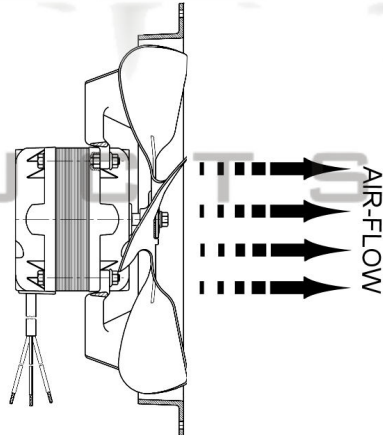

Pitch

"BLOWING" = Air Over Motor - Over Blade

Ø 230 (+/- 0.1)

PART No.	PITCH	A	B
FB-HL-230-22B	22	33.5	19.5
FB-HL-230-25B	25	38.5	21.5
FB-HL-230-28B	28	43	24
FB-HL-230-31B	31	47	26
FB-HL-230-34B	34	51.5	28.5

POLE STAR
PRODUCTS LIMITED

POLE STAR PRODUCTS LIMITED

Product Code
Ø230mm Aluminium

Projection
Angle
± 3°

A4
Scale:
Sheet: 1 of