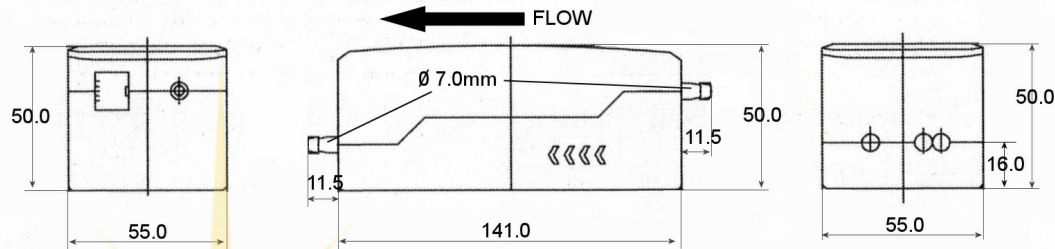

Pump

Reservoir

FLOW RATE:

Power:

(L) Live: Brown

(N) Neutral: Blue

Alarm/volt free:

(N.C.)Normally closed :Black

(COM.)Common:Black

SPECIFICATION					
Motor	1Ph	Max. Lift	2 meters	Amb. Temp.	0°C - 50°C
Voltage (V)	100-230			Weight (Kg)	0.32
Frequency (Hz)	50/60	Flow Rate (L/H)	40	Noise dB(A)	18
Power In/Out (W)	3.0	Tank Capacity	55ml		
Current	50 mA	Discharge Head	10m		

POLE STAR
PRODUCTS LIMITED

POLE STAR PRODUCTS LIMITED	
Product Code	PC-40B
Projection	A4
Angle	Scale:
± 3°	Sheet: 1 of