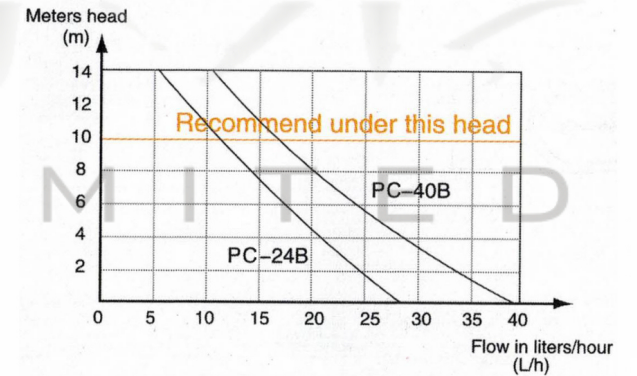

### FLOW RATE:

#### Alarm/volt free:

(N.C.)Normally closed :Black

(COM.)Common:Black

SPECIFICATION					
Motor	1Ph	Max. Lift	2 meters	Amb. Temp.	0°C - 50°C
Voltage (V)	100-230			Weight (Kg)	0.32
Frequency (Hz)	50/60	Flow Rate (L/H)	40	Noise dB(A)	18
Power In/Out (W)	3.0	Tank Capacity	55ml		
Current	50 mA	Discharge Head	10m		