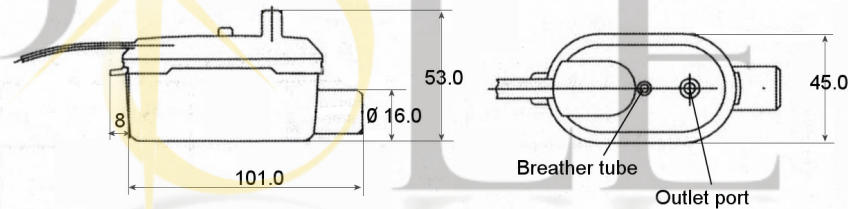

### Reservoir

#### Alarm/volt free:

(N.C.)Normally closed :Black

(COM.)Common:Black

SPECIFICATION					
Motor	1Ph	Max. Lift	2 meters	Amb. Temp.	0°C - 50°C
Voltage (V)	100-230			Weight (Kg)	0.32
Frequency (Hz)	50/60	Flow Rate (L/H)	40	Noise dB(A)	18
Power In/Out (W)	3.0	Tank Capacity	55ml		
Current	50 mA	Discharge Head	10m		