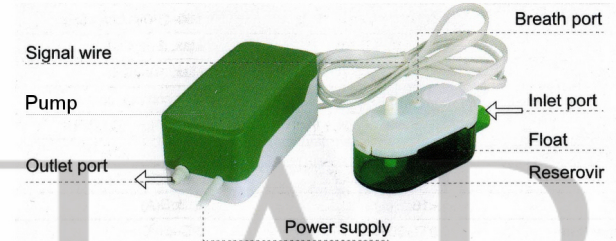

### Pump

### Reservoir

### FLOW RATE:

#### Power:

(L) Live: Brown

(N) Neutral: Blue