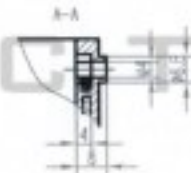

CCW

WIRE CONNECT

LABEL

<b>POLE STAR</b>	PART NO. ECFM14-1	<b>CE</b>
	50/60Hz 14/24W 0.15A	
	CL.H 1400-rpm 220/240V	

SPECIFICATION					
Motor	BLDC	Speed (RPM)	1400	Bearings	Ball
Voltage (V)	220/240	Motor Protection	Imp. Prot.	Weight (Kg)	0.6
Frequency (Hz)	50/60	Insulation Class	H	Max Fan Blade	200/22
Power In/Out (W)	24/14	Protection Class	IP 54	Amb. Temp(°C)	-40 + 70
Current (A)	0.15	Approvals	VDE/TUV/CE/EX		

**POLE STAR**  
PRODUCTS LIMITED

POLE STAR PRODUCTS LIMITED

Product Code  
**ECFM14-PL1**

Projection  
Angle  
± 3°

A4  
Scale:  
Sheet: 1 of