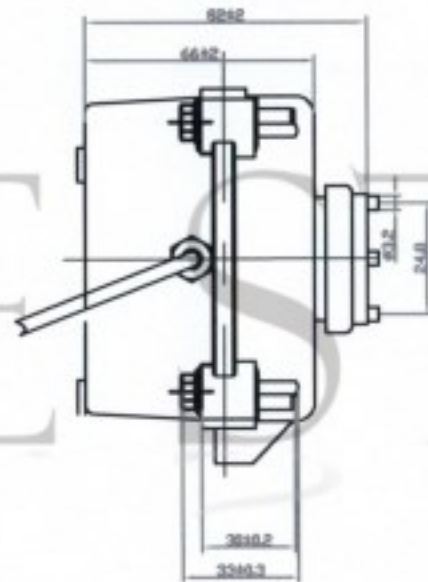

CCW

WIRE CONNECT

LABEL

<b>POLE STAR</b>	PART NO. ECFM14-1	<b>CE</b>
	50/60Hz 14/24W 0.15A	
	CL.H 1400-rpm 220/240V	

SPECIFICATION					
Motor	BLDC	Speed (RPM)	1400	Bearings	Ball
Voltage (V)	220/240	Motor Protection	Imp. Prot.	Weight (Kg)	0.6
Frequency (Hz)	50/60	Insulation Class	H	Max Fan Blade	200/22
Power In/Out (W)	24/14	Protection Class	IP 54	Amb. Temp(°C)	-40 + 70
Current (A)	0.15	Approvals	VDE/TUV/CE/EX		

**POLE STAR**  
PRODUCTS LIMITED

POLE STAR PRODUCTS LIMITED

Product Code  
**ECFM14-PL1**

Projection  
Angle  
± 3°

A4  
Scale:  
Sheet: 1 of