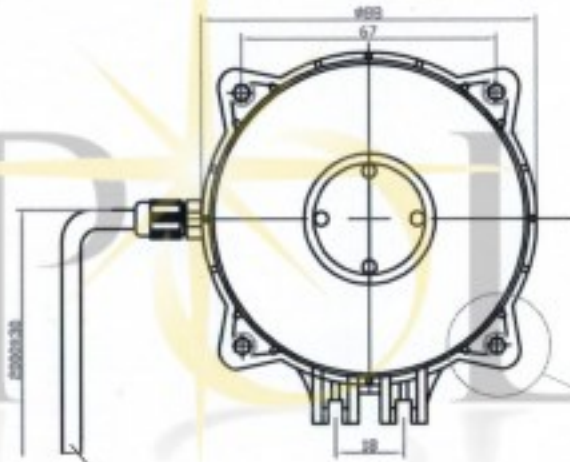

CCW

WIRE CONNECT

LABEL

<b>POLE STAR</b>	PART NO. ECFM14-1	<b>CE</b>
	50/60Hz 14/24W 0.15A	
	CL.H 1400-rpm 220/240V	

SPECIFICATION					
Motor	BLDC	Speed (RPM)	1400	Bearings	Ball
Voltage (V)	220/240	Motor Protection	Imp. Prot.	Weight (Kg)	0.6
Frequency (Hz)	50/60	Insulation Class	H	Max Fan Blade	200/22
Power In/Out (W)	24/14	Protection Class	IP 54	Amb. Temp(°C)	-40 + 70
Current (A)	0.15	Approvals	VDE/TUV/CE/EX		

**POLE STAR**  
PRODUCTS LIMITED

POLE STAR PRODUCTS LIMITED

Product Code  
**ECFM14-PL1**

Projection  
Angle  
± 3°

A4  
Scale:  
Sheet: 1 of