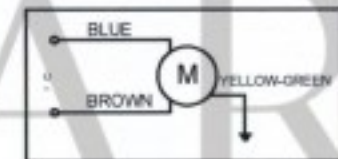

CCW

WIRE CONNECT

LABEL

<b>POLE STAR</b>	PART NO. ECFM14-1	<b>CE</b>
	50/60Hz 14/24W 0.15A	
	CL.H 1400-rpm 220/240V	

SPECIFICATION					
Motor	BLDC	Speed (RPM)	1400	Bearings	Ball
Voltage (V)	220/240	Motor Protection	Imp. Prot.	Weight (Kg)	0.6
Frequency (Hz)	50/60	Insulation Class	H	Max Fan Blade	200/22
Power In/Out (W)	24/14	Protection Class	IP 54	Amb. Temp(°C)	-40 + 70
Current (A)	0.15	Approvals	VDE/TUV/CE/EX		