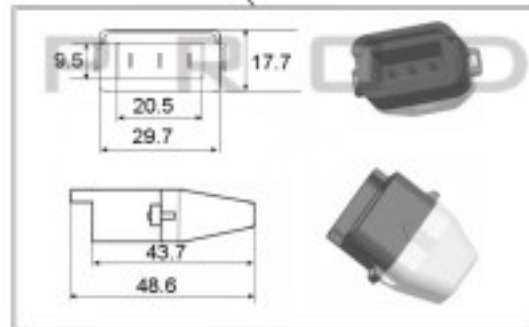

CCW

WIRE CONNECT

LABEL

<b>POLE STAR</b>	PART NO. ECFM14-1	<b>CE</b>
	50/60Hz 14/24W 0.15A	
	CL.H 1400-rpm 220/240V	

SPECIFICATION					
Motor	BLDC	Speed (RPM)	1400	Bearings	Ball
Voltage (V)	220/240	Motor Protection	Imp. Prot.	Weight (Kg)	0.6
Frequency (Hz)	50/60	Insulation Class	H	Max Fan Blade	200/22
Power In/Out (W)	24/14	Protection Class	IP 54	Amb. Temp(°C)	-40 + 70
Current (A)	0.15	Approvals	VDE/TUV/CE/EX		

**POLE STAR**  
PRODUCTS LIMITED

POLE STAR PRODUCTS LIMITED

Product Code  
**ECFM14-PL1**

Projection  
Angle  
± 3°

A4  
Scale:  
Sheet: 1 of